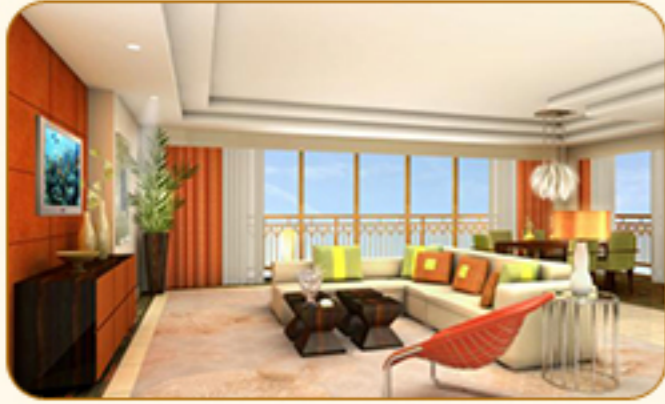

THE
Cove
ATLANTIS

SAPPHIRE SUITES

1700 square feet > Club-level suites with full-height walls of glass and corner balconies that allow magnificent ocean views from the master bedroom, spacious master bathroom, separate living area and six-seat dining area. Also features full home theatre system, extra large master bathroom with two-person steam shower and hidden vanity mirror, TV, guest half bathroom.