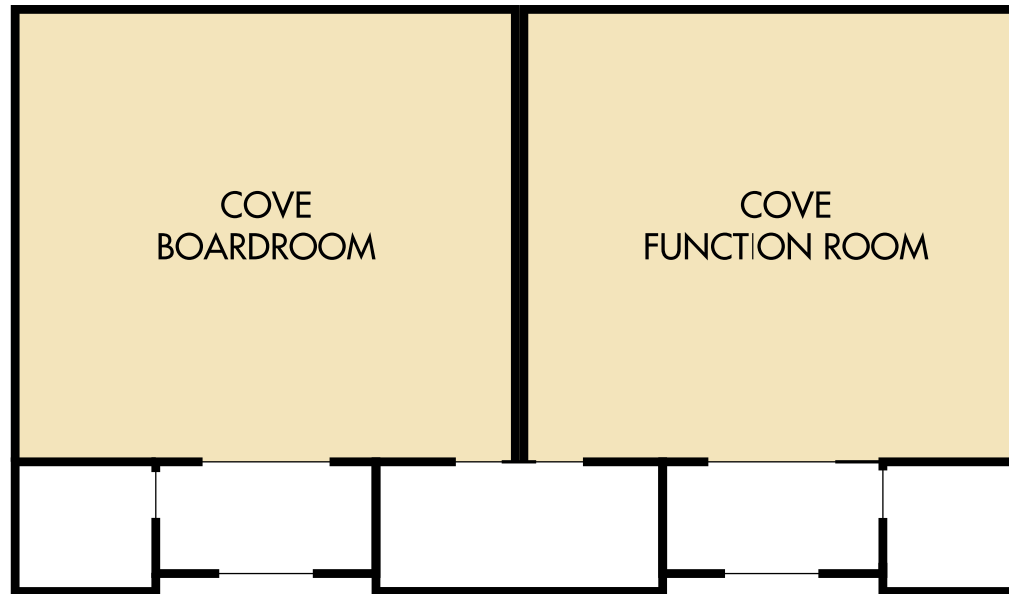

THE COVE ATLANTIS

Two executive meeting rooms in The Cove Atlantis, approximately 900 sq. ft each featuring a foyer, bathroom and pantry area. Each room has a 50" plasma screen TV with built-in speakers, DVD player, ceiling speakers, drop-down projection screen and video teleconferencing capabilities. The rooms are located on the first floor on the eastern side of The Cove Tower, and will feature spectacular views of the waterscape and Cove Beach.