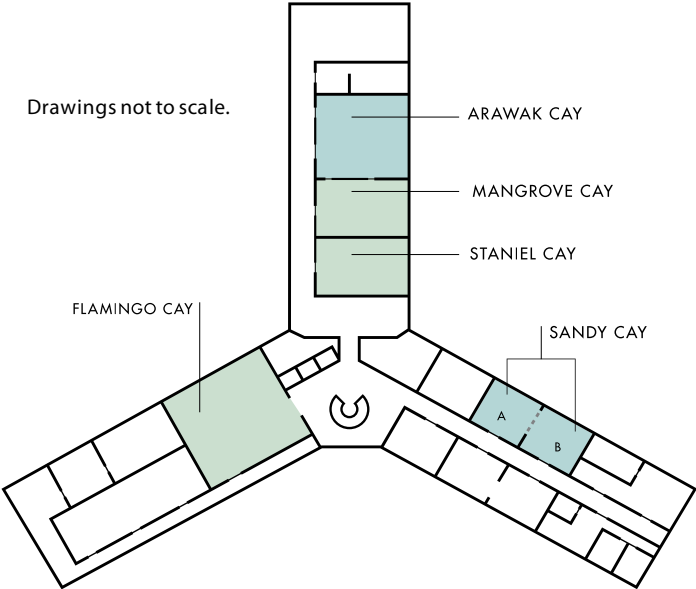

BEACH TOWER MEETING ROOMS

CROWN BALLROOM | BEACH TOWER

The Crown Ballroom in the Beach Tower accommodates up to 1,450 guests and 11 meeting rooms offer break out options.