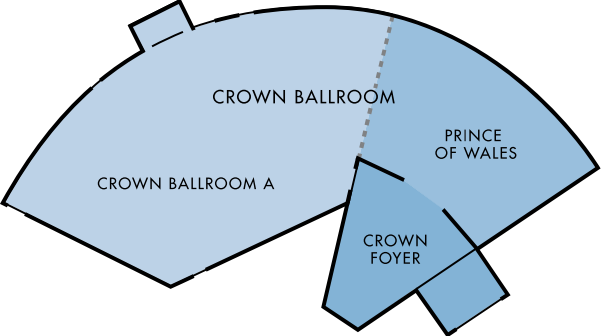

BEACH TOWER MEETING ROOMS

CROWN BALLROOM | BEACH TOWER

The Crown Ballroom in the Beach Tower accommodates up to 1,450 guests and 11 meeting rooms offer break out options.